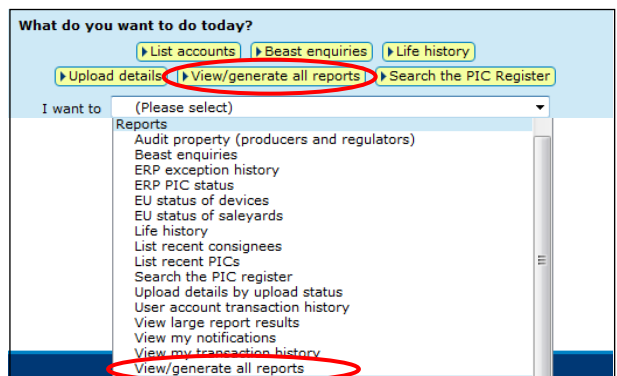

September 2015

Livestock on PIC with a device status

This report displays a list of devices currently registered to a property (PIC) that have a device status assigned to those devices. For example, D1 (damaged device).

Login to the database at www.nlis.mla.com.au

1. 1 Enter your **user ID** and **password** and click **Login**
2. 2 Select **View/generate all reports** and click **Go**
3. 3 Scroll down to the **Device status** report group.
4. 4 Select **Livestock on PIC with a device status**.
5. 5 Enter the **PIC** of the property.
6. 6 Choose a **Species** (or choose All species).
7. 7 Click **Go** to display the report results.

Which report would you like to view or generate?

Report name: Livestock on PIC with a device status

Output type: On-screen

PIC: PICTEST2

Species: Cattle

Displaying items 1 - 20 of 36

	RFID	NLISID	Program code	Status code	LT	Reason for loss of LT	Movement date	PIC	EU	Visual ID	Species
1	982 000048995845	3MYPH123XBB00625	VBM	CB	Y	-	01/08/2008	PICTEST2	N		Cattle
2	982 000029070493	3MYTK071XBA00222	VBM	CB	Y	-	01/08/2008	PICTEST2	N	UNKNOWN	Cattle
3	999 000000030112	PICTES03NBW00030	TB	TB1	N	2	20/05/2010	PICTEST2	N		Cattle
4	951 000300083414	PICTEST1LBB00005	VBM	CB	Y	-	14/11/2012	PICTEST2	N	5	Cattle
5	982 020457821614	PICTEST1LBZ00113	VBM	CB	Y	-	28/08/2012	PICTEST2	N	UNKNOWN	Cattle
6	999 000036666662	PICTEST1NCES8662	NLS VBM	L2 CB	N	15	17/04/20				Cattle
7	982 000016945489	PICTEST1XEY00031	NLS NLS	N S1	N	1	23/08/20				Cattle
8	982 000121948025	PICTEST1XKG08025	NLS	N	N	-	06/02/20				Cattle
9	982 000121948026	PICTEST1XKG08026	VBM	CB	-	-	27/03/20				Cattle
10	999 000917777779	PICTEST2NCES1779	NLS VBM	N CB	Y	-	-				Cattle
11	999 999999999999	PICTEST2SBZ00999	NLS	N	Y	-	-				Cattle
12	982 000018064836	PICTEST2XBY00044	VBM	CB	Y	-	07/04/2011	PICTEST2	N		Cattle
13	982 999999990000	PICTEST2XBZ00998	VBM	CB	Y	-	-	PICTEST2	N		Cattle
14	982 000016959337	PICTEST2XEY00054	-	-	-	1	01/08/2013	PICTEST2	N	U	Cattle
15	937 999998749758	PICTEST2YBZ92758	-	-	-	-	-	-	-	-	Cattle
16	982 000017915972	PICTEST3XBY00061	-	-	-	-	17/05/	-	-	-	Cattle
17	982 000016930789	PICTEST3XEY00074	NLS	N	-	-	21/09/	-	-	-	Cattle
18	982 000016935368	PICTEST3XEY00075	NLS VBM	N CB	-	-	15/07/	-	-	-	Cattle
19	982 000016945372	PICTEST3XEY00076	NLS	N	-	-	06/10/	-	-	-	Cattle
20	982 000016959433	PICTEST3XEY00079	NLS VBM	N CB	N	-	23/05/	-	-	-	Cattle

Page 1 of 2   1 2   **Next page**

Items per page:

Click this button to see a report description. (Filter icon)

Click the Go button after you have entered the other details. (Go button)

To search for specific tags, click Filter by, follow steps 1 and 2 on the Filter screen and click Apply.

To view the list on one page select All Items per page.

Step 1. Select the field to filter by. Status code

Step 2. Enter the text that you want to find, then click 'Apply' S1

Displaying items 1 - 5 of 5

	RFID	NLISID	Program code	Status code	LT	Reason for loss of LT	Movement date	PIC	EU	Visual ID	Species
1	999 000005555552	PICTEST1NSES5552	VBM	CB	Y	-	21/06/2013	PICTEST2	N		Sheep
2	000 000006666661	PICTEST2NSES6661	NLS VBM	NLS	-	-	-	PICTEST2	N		Sheep
3	000 000006666667	PICTEST2NSES6667	NLS	NLS	-	-	-	PICTEST2	N		Sheep
4	000 000006666668	PICTEST2NSES6668	NLS	NLS	-	-	-	PICTEST2	N		Sheep
5	000 000006666669	PICTEST2NSES6669	NLS	NLS	-	-	-	PICTEST2	N		Sheep

Items per page:

If the PIC has sheep or goats identified with RFIDs and a device status applies to any of those devices, they will be listed in the results.